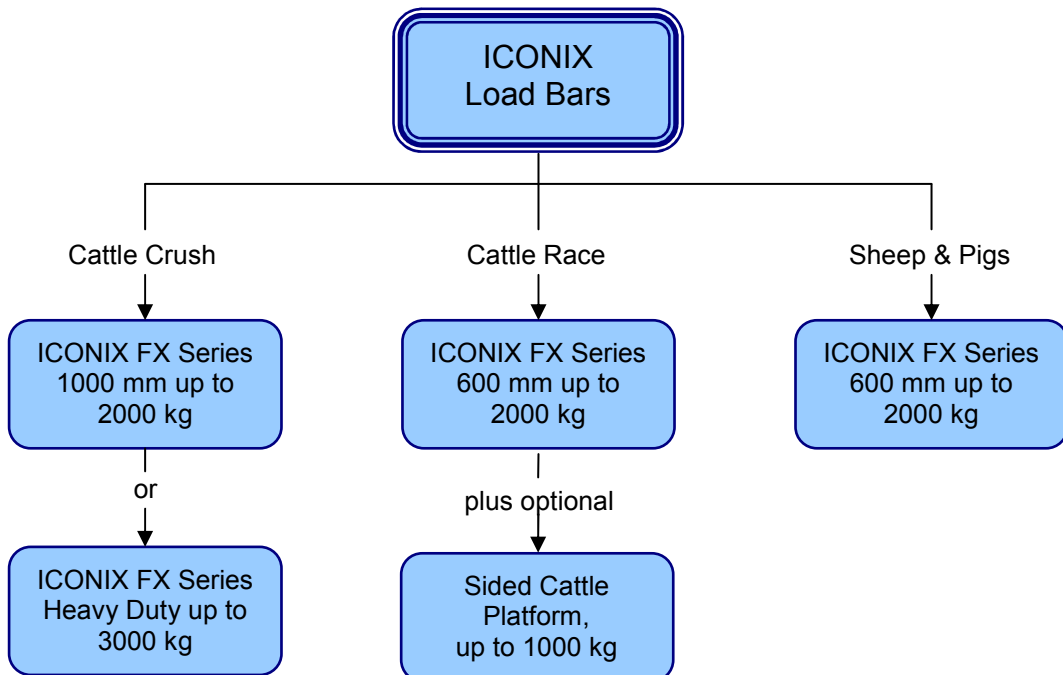

Product Selection Guide ICONIX Weigh Heads and Load Bars

The length of load bar required will also depend on the width of the crush, crate or platform used, call Cox Customer Services for more information 0845 600 8081