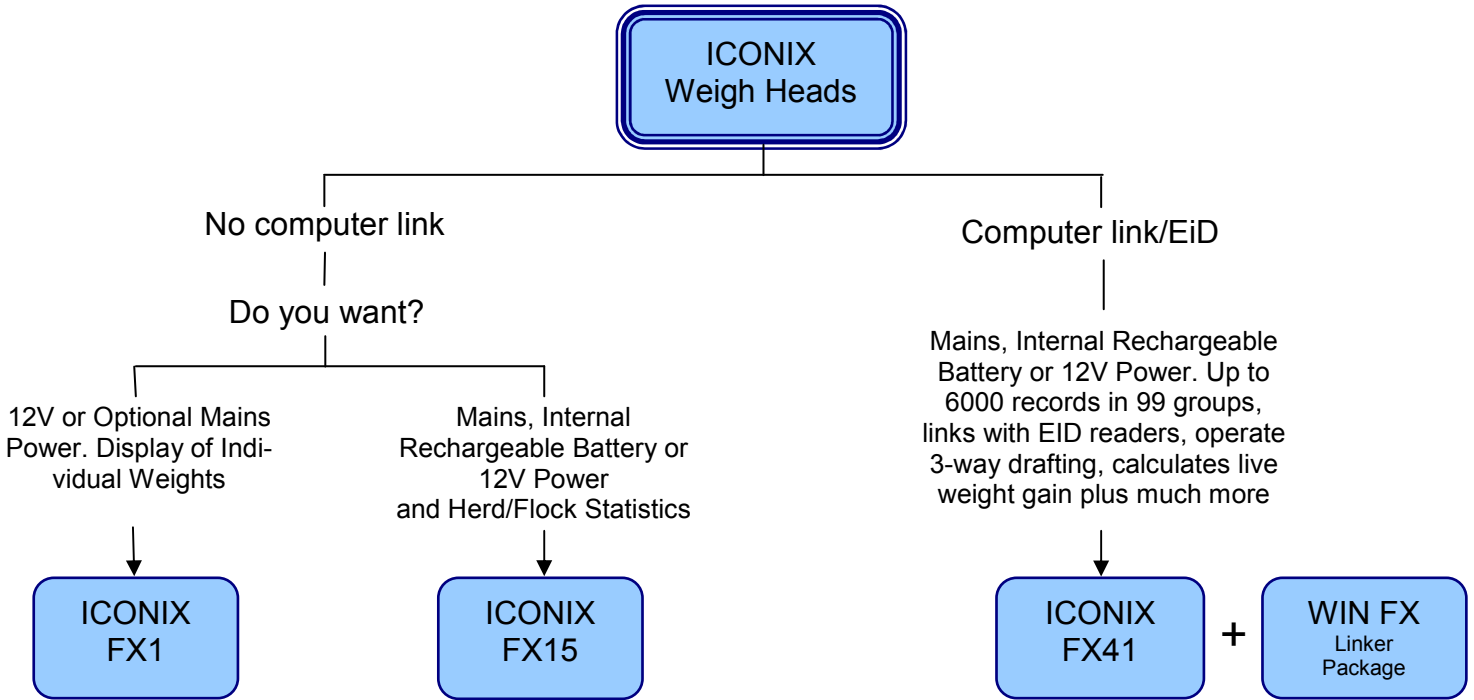

Product Selection Guide ICONIX Weigh Heads and Load Bars

The length of load bar required will also depend on the width of the crush, crate or platform used, call Cox Customer Services for more information 0845 600 8081